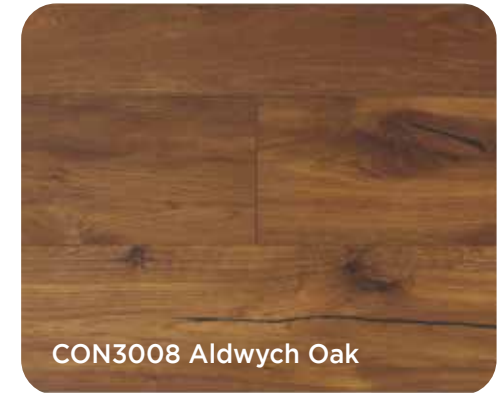

Flooring trend:

Rustic Grade / Earthy / Handscraped / Pegged Planks / Aged Oaks / Walnut / High Contrast Brushed Grain