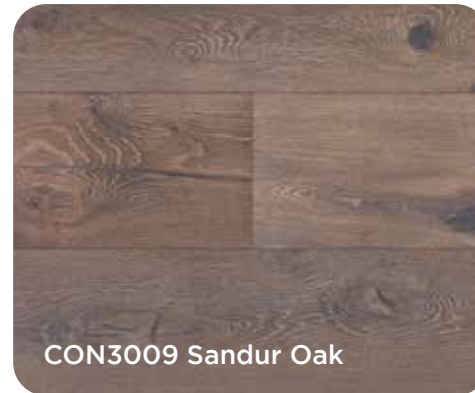

Rasselas Oak

Eton Oak

Cordillera Oak

Interior design:

Organic Shapes / Scandi Styling / Mellow Design

Oak Apple Decor - Manoa Oak

CON3004 Husar Oak

CLA2010 Wyvis Smoked Oak

PAR3001 Eton Oak

CLA2006 Tolmont Limed Oak

CON3009 Sandur Oak

PAR3010 Epsom Oak

Flooring trend:

Rustic Grade / Smoked Woods / Neutral Greys / Natural Oiled Finish / Bleached Colour Fade / Cross Sawn / Flowing Colouration