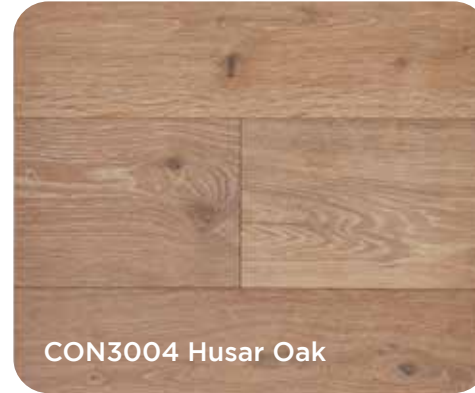

Rasselas Oak

Eton Oak

Cordillera Oak

Interior design:

Organic Shapes / Scandi Styling / Mellow Design

Oak Apple Decor - Manoa Oak

CON3004 Husar Oak

CLA2010 Wyvis Smoked Oak

PAR3001 Eton Oak

CLA2006 Tolmont Limed Oak

CON3009 Sandur Oak

PAR3010 Epsom Oak

Flooring trend:

Rustic Grade / Smoked Woods / Neutral Greys / Natural Oiled Finish / Bleached Colour Fade / Cross Sawn / Flowing Colouration