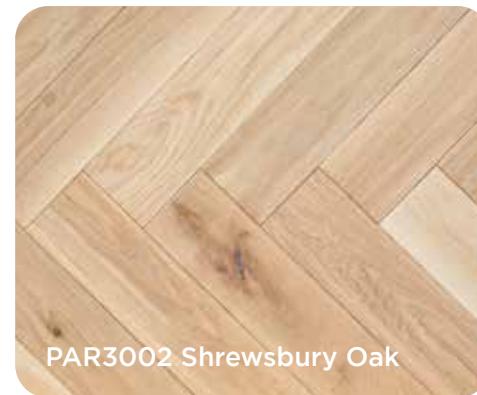

CON2003 Rasselas Oak

PAR3002 Shrewsbury Oak